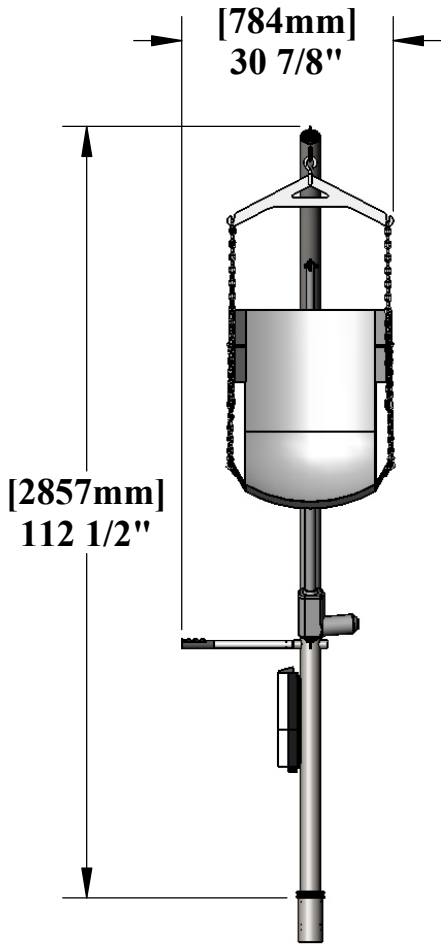

SUPER POWER EZ POOL LIFT

MEASUREMENT TAKEN WITH THE LIFT AT FULL LOAD AND CHAINS EXTENDED

FRONT VIEW
(FULLY RAISED)

SIDE VIEW
(FULLY RAISED)

PRODUCT WEIGHT: 120lbs [54kg]
MAX WEIGHT CAPACITY: 400lbs [181kg]
MIN ANCHOR SETBACK: 21"
MAX ANCHOR SETBACK: 24"
MAX WALL HEIGHT: 58"
VERTICAL TRAVEL DISTANCE: 56 5/8"

TOP VIEW
(ARMS HORIZONTAL
FOR MAX LENGTH)

Aqua Creek Products

9889 GARRYMORE LANE
 MISSOULA, MT 59808
 (406) 549-0769
 FAX (406) 549-2602

NOTE:
 *SPECIFICATIONS ARE SUBJECT TO CHANGE WITHOUT NOTICE

PRODUCT: SUPER POWER EZ LIFT	
PART #: F-194PHBL-NA	
SCALE: 1:28	DATE: 2/15/2017
DRAWN BY: KR	REVISION: A