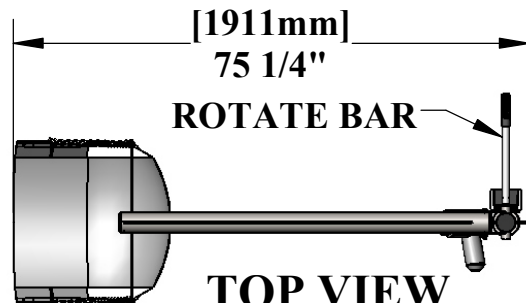

SUPER POWER EZ POOL LIFT

MEASUREMENT TAKEN WITH THE LIFT AT FULL LOAD AND CHAINS EXTENDED

FRONT VIEW
(FULLY RAISED)

SIDE VIEW
(FULLY RAISED)

PRODUCT WEIGHT: 120lbs [54kg]
MAX WEIGHT CAPACITY: 400lbs [181kg]
MIN ANCHOR SETBACK: 21"
MAX ANCHOR SETBACK: 24"
MAX WALL HEIGHT: 58"
VERTICAL TRAVEL DISTANCE: 56 5/8"

TOP VIEW
(ARMS HORIZONTAL
FOR MAX LENGTH)

Aqua Creek Products

9889 GARRYMORE LANE
 MISSOULA, MT 59808
 (406) 549-0769
 FAX (406) 549-2602

NOTE:
 *SPECIFICATIONS ARE SUBJECT TO CHANGE WITHOUT NOTICE

PRODUCT: SUPER POWER EZ LIFT	
PART #: F-194PHBL-NA	
SCALE: 1:28	DATE: 2/15/2017
DRAWN BY: KR	REVISION: A