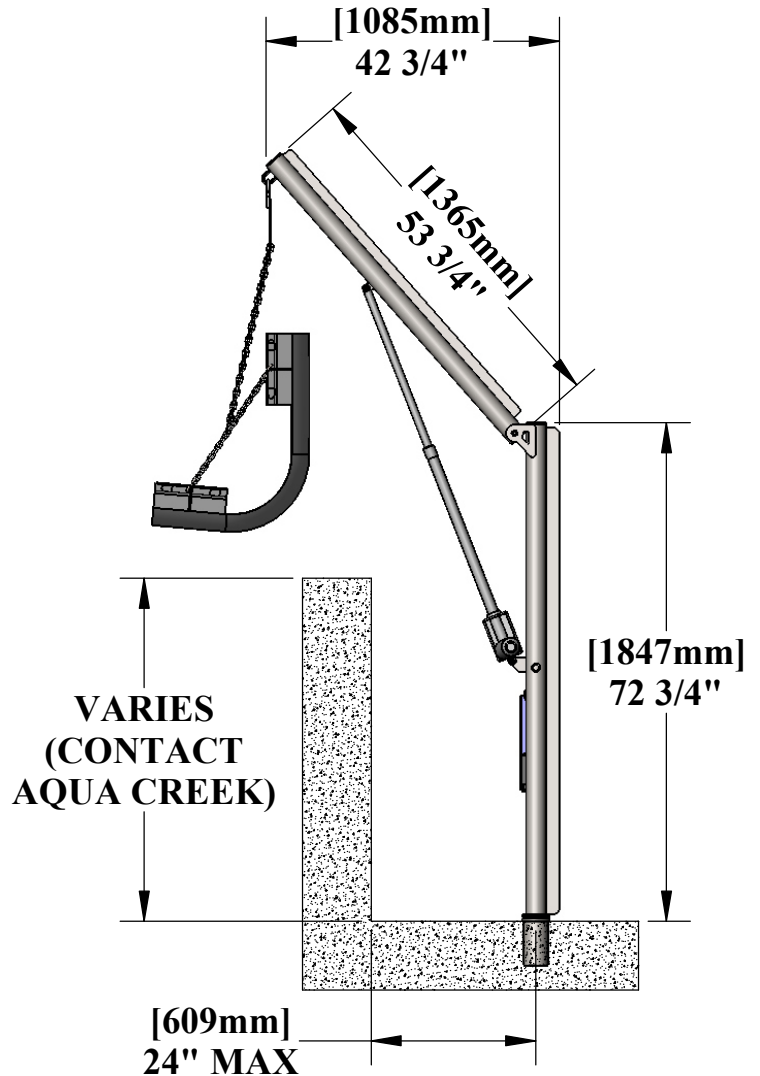

SUPER POWER EZ POOL LIFT

MEASUREMENT TAKEN WITH THE LIFT AT FULL LOAD AND CHAINS EXTENDED

FRONT VIEW
(FULLY RAISED)

SIDE VIEW
(FULLY RAISED)

PRODUCT WEIGHT: 120lbs [54kg]
MAX WEIGHT CAPACITY: 400lbs [181kg]
MIN ANCHOR SETBACK: 21"
MAX ANCHOR SETBACK: 24"
MAX WALL HEIGHT: 58"
VERTICAL TRAVEL DISTANCE: 56 5/8"

TOP VIEW
(ARMS HORIZONTAL
FOR MAX LENGTH)

Aqua Creek Products

9889 GARRYMORE LANE
 MISSOULA, MT 59808
 (406) 549-0769
 FAX (406) 549-2602

NOTE:
 *SPECIFICATIONS ARE SUBJECT TO CHANGE WITHOUT NOTICE

PRODUCT: SUPER POWER EZ LIFT	
PART #: F-194PHBL-NA	
SCALE: 1:28	DATE: 2/15/2017
DRAWN BY: KR	REVISION: A